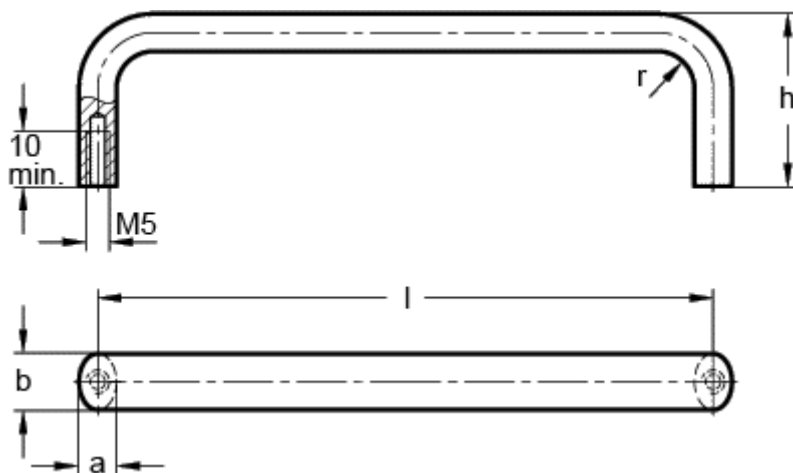

Article number: 20156200

Description: E+G Cabinet U-handle GN 427-12-200-EL

Measures

$a = 8$

$b = 12$

$h = 40$

$l = 200$

$r = 8$